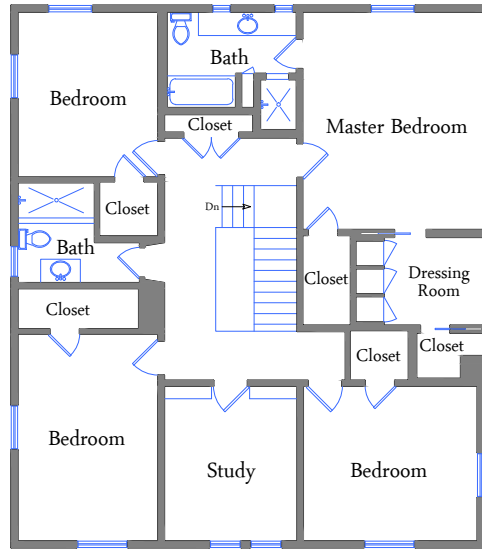

# 45 San Rafael Way

Home Built in 1935  
Architect: Williams & Grimes

Upper Level

Main Level

Lower Level