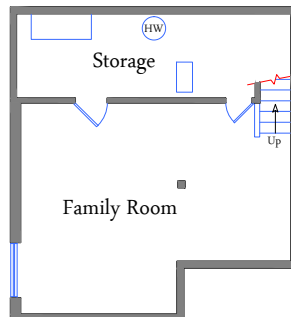

# 45 San Rafael Way

Home Built in 1935  
Architect: Williams & Grimes

Upper Level

Main Level

Lower Level