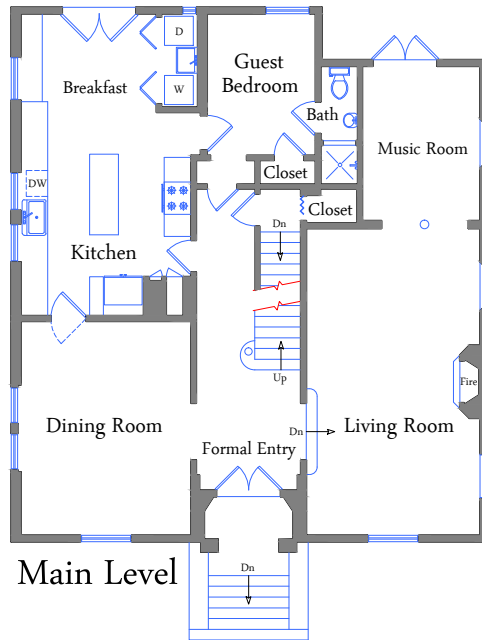

# 45 San Rafael Way

Home Built in 1935  
Architect: Williams & Grimes

Upper Level

Main Level

Lower Level